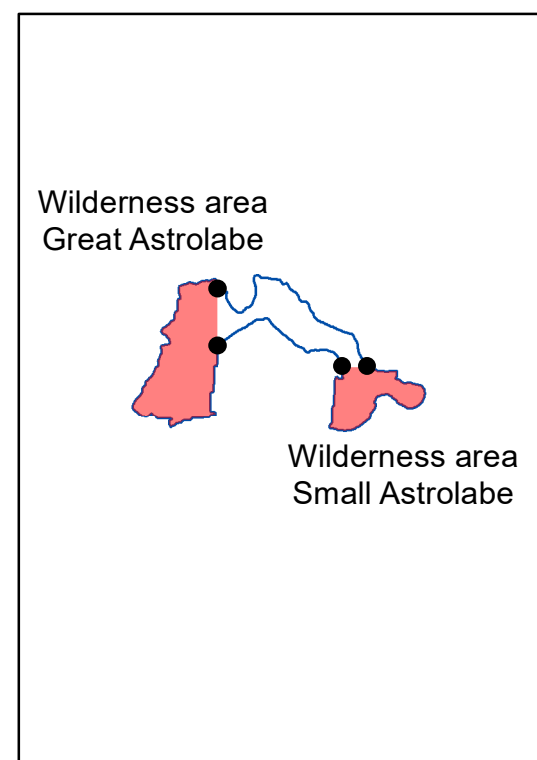

Classification Natural Park of the Coral Sea

Natural Park of the Coral sea reserve

- Wilderness area
- Nature reserve
- Points defining reserve boundaries
- Isobathe 1000

In the event of litigation resulting from possible discrepancies between the text and the cartographic representation, only the text must be taken into account