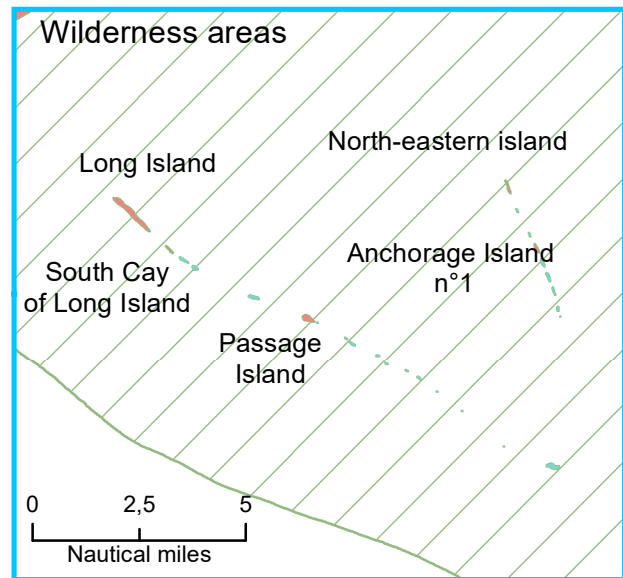

Classification Natural Park of the Coral Sea

Natural Park of the Coral sea reserve

- Wilderness area
- Nature reserve
- Points defining reserve boundaries
- Isobathe 1000

In the event of litigation resulting from possible discrepancies between the text and the cartographic representation, only the text must be taken into account