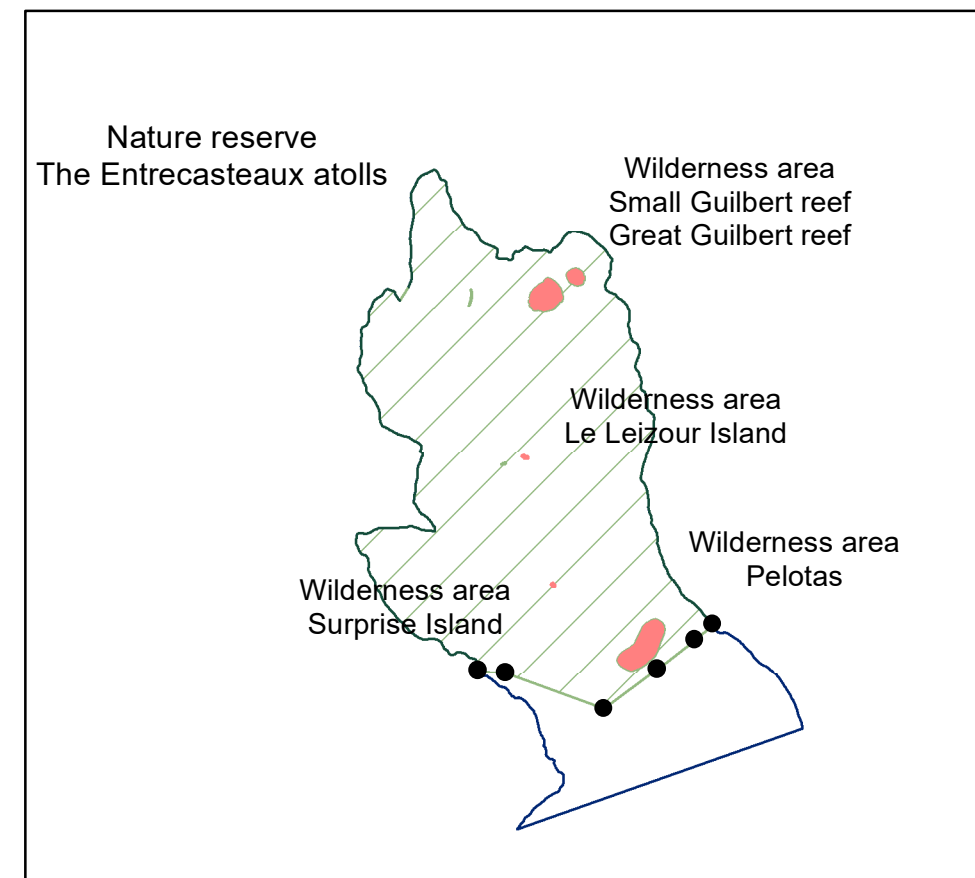

Classification Natural Park of the Coral Sea

Natural Park of the Coral sea reserve

- Wilderness area
- Nature reserve
- Points defining reserve boundaries
- Isobathe 1000

In the event of litigation resulting from possible discrepancies between the text and the cartographic representation, only the text must be taken into account